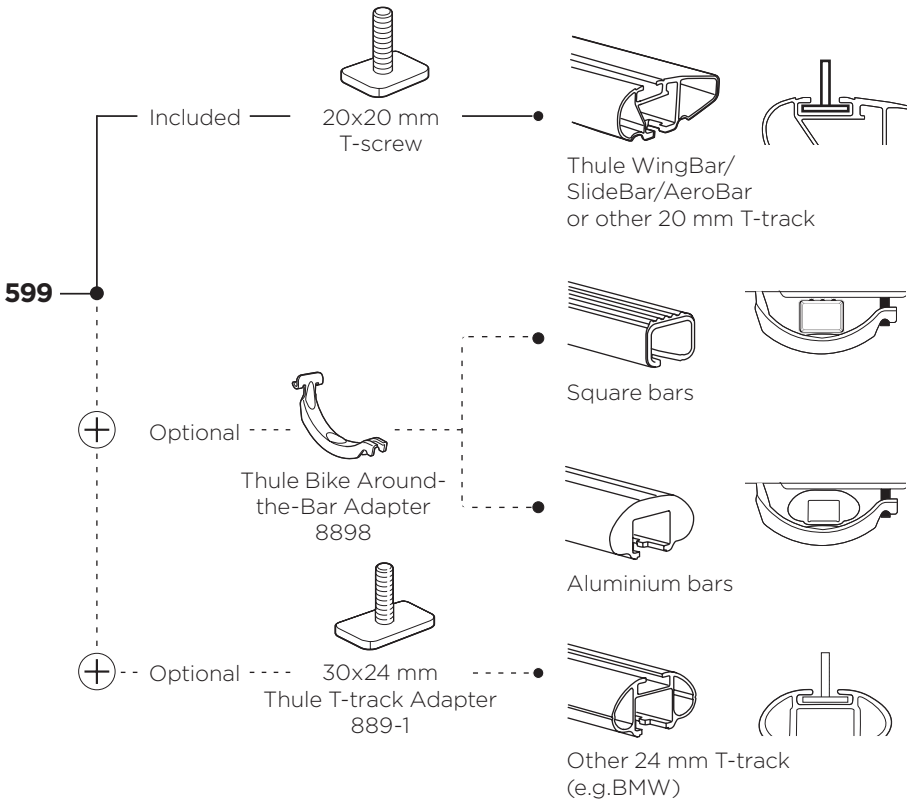

Thule UpRide 599 Fit Table