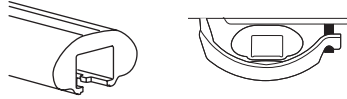

## Thule UpRide 599 Fit Table

**i**

20x20 mm T-screw (included)

Thule WingBar/  
SlideBar/AeroBar  
or other 20 mm T-track

➔ **4** - **5** ➔ **9**

Square bars

Aluminium bars

➔ **6** - **8** ➔ **9**