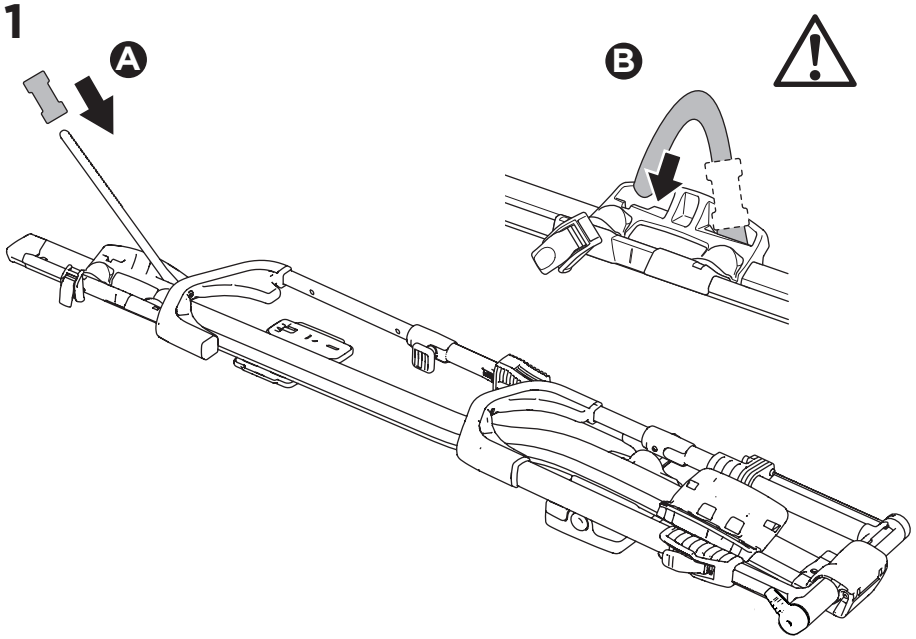

## Thule UpRide 599 Fit Table

**i**

20x20 mm T-screw (included)

Thule WingBar/  
SlideBar/AeroBar  
or other 20 mm T-track

➔ **4** - **5** ➔ **9**

Square bars

Aluminium bars

➔ **6** - **8** ➔ **9**