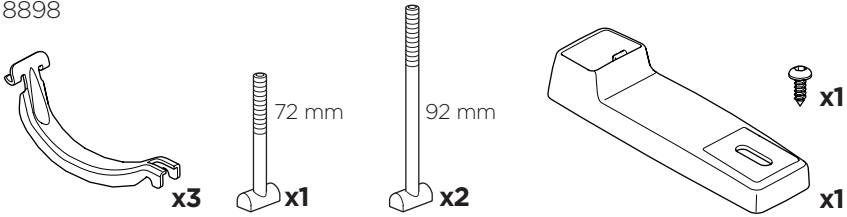

Thule Bike Rack Around-the-Bar Adapter

8898