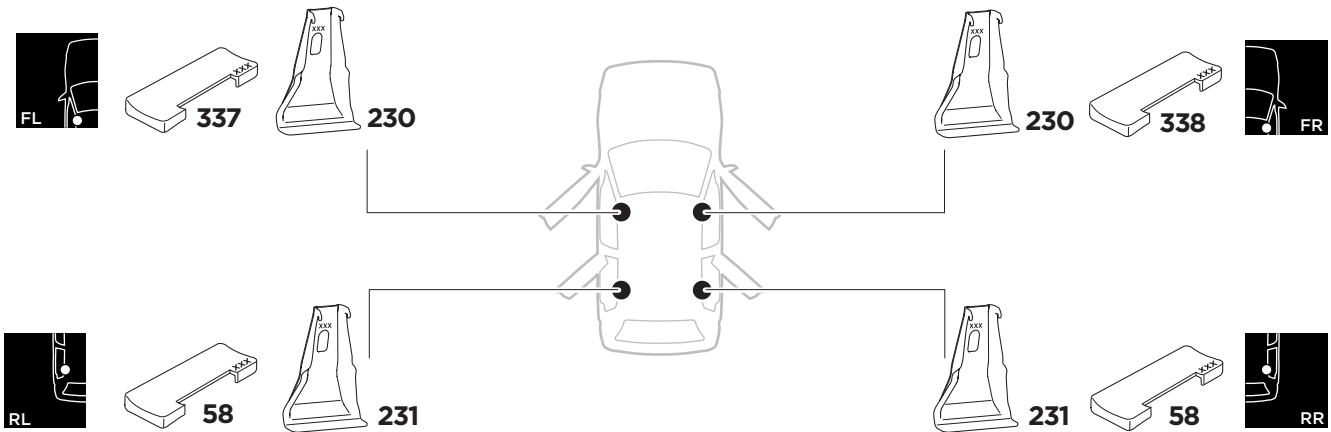

1

Kit 5107

TOYOTA Tacoma, 4-dr Double Cab, 15-

ISO 11154-E

1 KIT + FOOT PACK 2

2

3

THULE WingBar Evo	THULE WingBar Edge	THULE WingBar	THULE SquareBar	Evo X (scale)	Edge X (scale)
TOYOTA Tacoma, 4-dr Double Cab, 15-				46,5	D

THULE ProBar	THULE SlideBar	X (mm/inch)		
TOYOTA Tacoma, 4-dr Double Cab, 15-		1116 mm / 43 7/8"		

THULE WingBar Evo	THULE WingBar Edge	THULE WingBar	THULE SquareBar	Evo Y (scale)	Edge Y (scale)
TOYOTA Tacoma, 4-dr Double Cab, 15-				41,5	N

THULE ProBar	THULE SlideBar	Y (mm/inch)		
TOYOTA Tacoma, 4-dr Double Cab, 15-		1066 mm / 42"		

	W (mm/inch)	Z (mm/inch)
TOYOTA Tacoma, 4-dr Double Cab, 15-	700 mm / 27 1/2"	310 mm / 12 1/4"