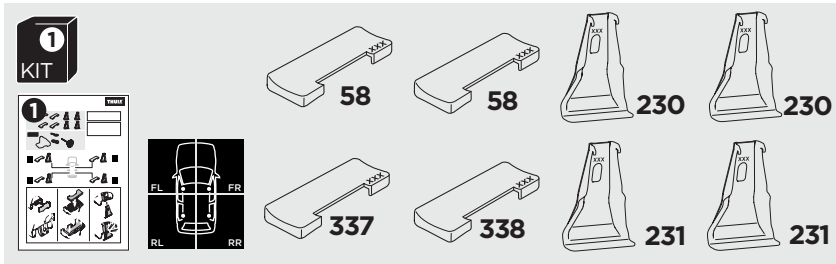

1

Kit 5107

TOYOTA Tacoma, 4-dr Double Cab, 15-

ISO 11154-E

1 KIT + FOOT PACK 2

2

3

THULE WingBar Evo	THULE WingBar Edge	THULE WingBar	THULE SquareBar	Evo X (scale)	Edge X (scale)
TOYOTA Tacoma, 4-dr Double Cab, 15-				46,5	D

THULE ProBar	THULE SlideBar	X (mm/inch)		
TOYOTA Tacoma, 4-dr Double Cab, 15-		1116 mm / 43 7/8"		

THULE WingBar Evo	THULE WingBar Edge	THULE WingBar	THULE SquareBar	Evo Y (scale)	Edge Y (scale)
TOYOTA Tacoma, 4-dr Double Cab, 15-				41,5	N

THULE ProBar	THULE SlideBar	Y (mm/inch)		
TOYOTA Tacoma, 4-dr Double Cab, 15-		1066 mm / 42"		

	W (mm/inch)	Z (mm/inch)
TOYOTA Tacoma, 4-dr Double Cab, 15-	700 mm / 27 1/2"	310 mm / 12 1/4"