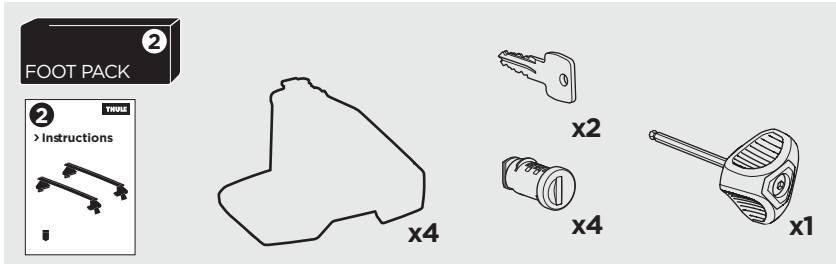

1

Kit 5107

TOYOTA Tacoma, 4-dr Double Cab, 15-

ISO 11154-E

1 KIT + FOOT PACK 2

2

3

THULE WingBar Evo	THULE WingBar Edge	THULE WingBar	THULE SquareBar	Evo X (scale)	Edge X (scale)
TOYOTA Tacoma, 4-dr Double Cab, 15-				46,5	D

THULE ProBar	THULE SlideBar	X (mm/inch)		
TOYOTA Tacoma, 4-dr Double Cab, 15-		1116 mm / 43 7/8"		

THULE WingBar Evo	THULE WingBar Edge	THULE WingBar	THULE SquareBar	Evo Y (scale)	Edge Y (scale)
TOYOTA Tacoma, 4-dr Double Cab, 15-				41,5	N

THULE ProBar	THULE SlideBar	Y (mm/inch)		
TOYOTA Tacoma, 4-dr Double Cab, 15-		1066 mm / 42"		

	W (mm/inch)	Z (mm/inch)
TOYOTA Tacoma, 4-dr Double Cab, 15-	700 mm / 27 1/2"	310 mm / 12 1/4"