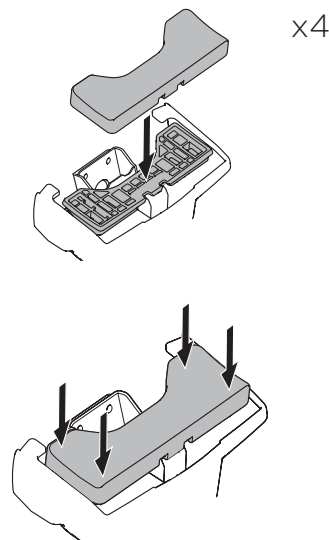

1

Kit 5107

TOYOTA Tacoma, 4-dr Double Cab, 15-

ISO 11154-E

1 KIT + FOOT PACK 2

2

3

THULE WingBar Evo	THULE WingBar Edge	THULE WingBar	THULE SquareBar	Evo X (scale)	Edge X (scale)
TOYOTA Tacoma, 4-dr Double Cab, 15-				46,5	D

THULE ProBar	THULE SlideBar	X (mm/inch)		
TOYOTA Tacoma, 4-dr Double Cab, 15-		1116 mm / 43 7/8"		

THULE WingBar Evo	THULE WingBar Edge	THULE WingBar	THULE SquareBar	Evo Y (scale)	Edge Y (scale)
TOYOTA Tacoma, 4-dr Double Cab, 15-				41,5	N

THULE ProBar	THULE SlideBar	Y (mm/inch)		
TOYOTA Tacoma, 4-dr Double Cab, 15-		1066 mm / 42"		

	W (mm/inch)	Z (mm/inch)
TOYOTA Tacoma, 4-dr Double Cab, 15-	700 mm / 27 1/2"	310 mm / 12 1/4"