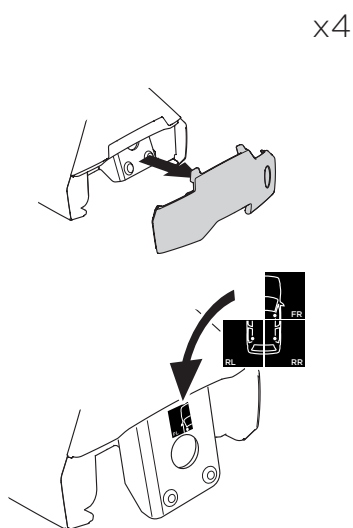

1

Kit 5107

TOYOTA Tacoma, 4-dr Double Cab, 15-

ISO 11154-E

1 KIT + FOOT PACK 2

2

3

THULE WingBar Evo	THULE WingBar Edge	THULE WingBar	THULE SquareBar	Evo X (scale)	Edge X (scale)
TOYOTA Tacoma, 4-dr Double Cab, 15-				46,5	D

THULE ProBar	THULE SlideBar	X (mm/inch)		
TOYOTA Tacoma, 4-dr Double Cab, 15-		1116 mm / 43 7/8"		

THULE WingBar Evo	THULE WingBar Edge	THULE WingBar	THULE SquareBar	Evo Y (scale)	Edge Y (scale)
TOYOTA Tacoma, 4-dr Double Cab, 15-				41,5	N

THULE ProBar	THULE SlideBar	Y (mm/inch)		
TOYOTA Tacoma, 4-dr Double Cab, 15-		1066 mm / 42"		

	W (mm/inch)	Z (mm/inch)
TOYOTA Tacoma, 4-dr Double Cab, 15-	700 mm / 27 1/2"	310 mm / 12 1/4"