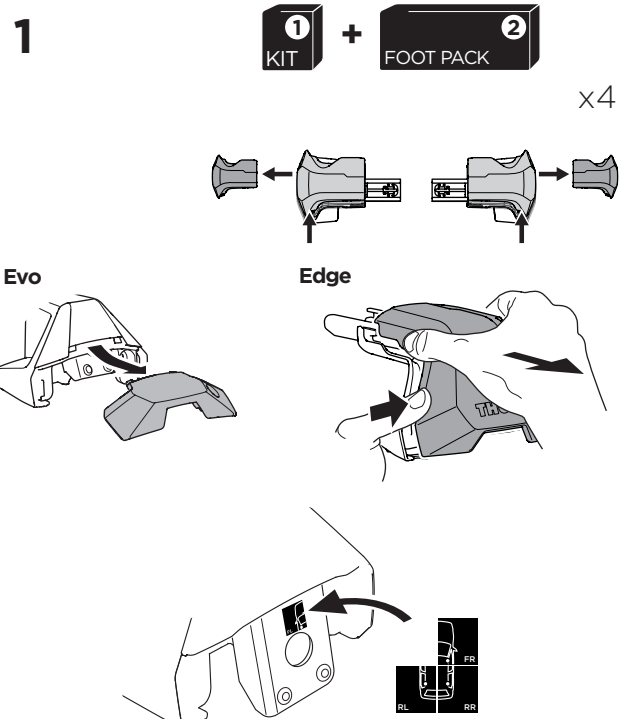

## Kit 145141

CITROËN C1, 5-dr Hatchback, 14-22

PEUGEOT 108, 5-dr Hatchback, 14-21

TOYOTA Aygo, 5-dr Hatchback, 14-21

ISO 11154-E

| THULE WingBar Evo                  | THULE WingBar Edge | THULE WingBar | THULE SquareBar Evo | Evo X (scale) | Edge X (scale) |
|------------------------------------|--------------------|---------------|---------------------|---------------|----------------|
| CITROËN C1, 5-dr Hatchback, 14-22  |                    |               |                     | 35,5          | H              |
| PEUGEOT 108, 5-dr Hatchback, 14-21 |                    |               |                     | 35,5          | H              |
| TOYOTA Aygo, 5-dr Hatchback, 14-21 |                    |               |                     | 35,5          | H              |

| THULE ProBar Evo                   | THULE SlideBar Evo | X (mm/inch)       |
|------------------------------------|--------------------|-------------------|
| CITROËN C1, 5-dr Hatchback, 14-22  |                    | 1006 mm / 39 5/8" |
| PEUGEOT 108, 5-dr Hatchback, 14-21 |                    | 1006 mm / 39 5/8" |
| TOYOTA Aygo, 5-dr Hatchback, 14-21 |                    | 1006 mm / 39 5/8" |