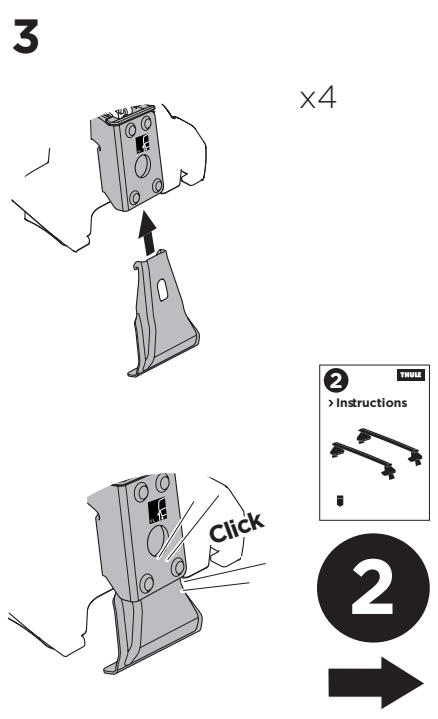

## Kit 145141

CITROËN C1, 5-dr Hatchback, 14-22

PEUGEOT 108, 5-dr Hatchback, 14-21

TOYOTA Aygo, 5-dr Hatchback, 14-21

ISO 11154-E

| THULE WingBar Evo                  | THULE WingBar Edge | THULE WingBar | THULE SquareBar Evo | Evo X (scale) | Edge X (scale) |
|------------------------------------|--------------------|---------------|---------------------|---------------|----------------|
| CITROËN C1, 5-dr Hatchback, 14-22  |                    |               |                     | 35,5          | H              |
| PEUGEOT 108, 5-dr Hatchback, 14-21 |                    |               |                     | 35,5          | H              |
| TOYOTA Aygo, 5-dr Hatchback, 14-21 |                    |               |                     | 35,5          | H              |

| THULE ProBar Evo                   | THULE SlideBar Evo | X (mm/inch)       |
|------------------------------------|--------------------|-------------------|
| CITROËN C1, 5-dr Hatchback, 14-22  |                    | 1006 mm / 39 5/8" |
| PEUGEOT 108, 5-dr Hatchback, 14-21 |                    | 1006 mm / 39 5/8" |
| TOYOTA Aygo, 5-dr Hatchback, 14-21 |                    | 1006 mm / 39 5/8" |