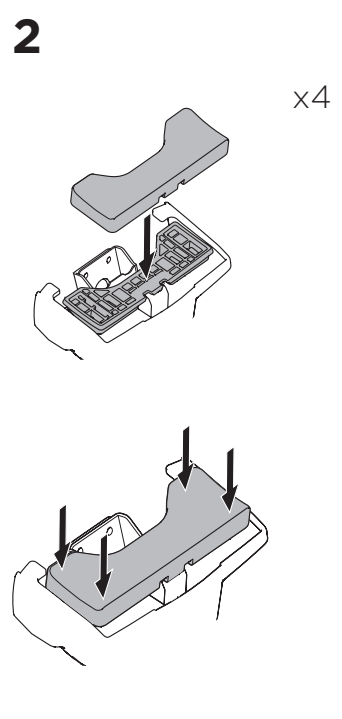

## Kit 145141

CITROËN C1, 5-dr Hatchback, 14-22

PEUGEOT 108, 5-dr Hatchback, 14-21

TOYOTA Aygo, 5-dr Hatchback, 14-21

ISO 11154-E

| THULE WingBar Evo                  | THULE WingBar Edge | THULE WingBar | THULE SquareBar Evo | Evo X (scale) | Edge X (scale) |
|------------------------------------|--------------------|---------------|---------------------|---------------|----------------|
| CITROËN C1, 5-dr Hatchback, 14-22  |                    |               |                     | 35,5          | H              |
| PEUGEOT 108, 5-dr Hatchback, 14-21 |                    |               |                     | 35,5          | H              |
| TOYOTA Aygo, 5-dr Hatchback, 14-21 |                    |               |                     | 35,5          | H              |

| THULE ProBar Evo                   | THULE SlideBar Evo | X (mm/inch)       |
|------------------------------------|--------------------|-------------------|
| CITROËN C1, 5-dr Hatchback, 14-22  |                    | 1006 mm / 39 5/8" |
| PEUGEOT 108, 5-dr Hatchback, 14-21 |                    | 1006 mm / 39 5/8" |
| TOYOTA Aygo, 5-dr Hatchback, 14-21 |                    | 1006 mm / 39 5/8" |