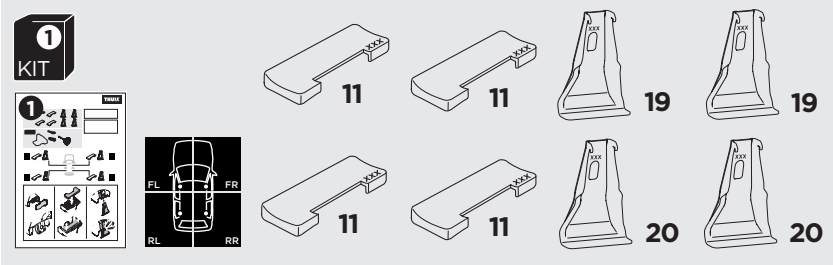

## Kit 145141

CITROËN C1, 5-dr Hatchback, 14-22

PEUGEOT 108, 5-dr Hatchback, 14-21

TOYOTA Aygo, 5-dr Hatchback, 14-21

ISO 11154-E

| THULE WingBar Evo                  | THULE WingBar Edge | THULE WingBar | THULE SquareBar Evo | Evo X (scale) | Edge X (scale) |
|------------------------------------|--------------------|---------------|---------------------|---------------|----------------|
| CITROËN C1, 5-dr Hatchback, 14-22  |                    |               |                     | 35,5          | H              |
| PEUGEOT 108, 5-dr Hatchback, 14-21 |                    |               |                     | 35,5          | H              |
| TOYOTA Aygo, 5-dr Hatchback, 14-21 |                    |               |                     | 35,5          | H              |

| THULE ProBar Evo                   | THULE SlideBar Evo | X (mm/inch)       |
|------------------------------------|--------------------|-------------------|
| CITROËN C1, 5-dr Hatchback, 14-22  |                    | 1006 mm / 39 5/8" |
| PEUGEOT 108, 5-dr Hatchback, 14-21 |                    | 1006 mm / 39 5/8" |
| TOYOTA Aygo, 5-dr Hatchback, 14-21 |                    | 1006 mm / 39 5/8" |