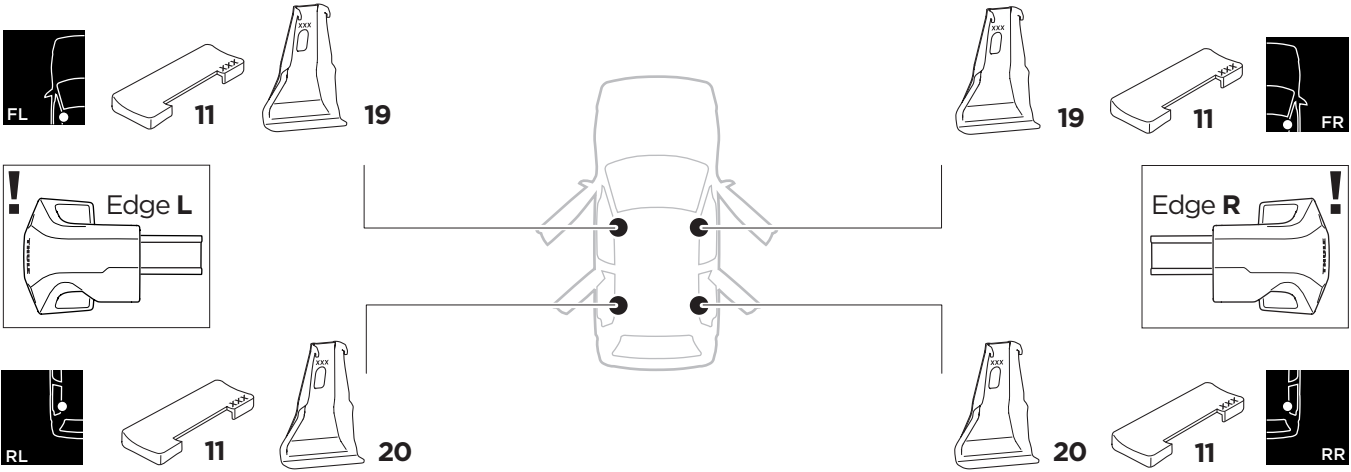

## Kit 145141

CITROËN C1, 5-dr Hatchback, 14-22

PEUGEOT 108, 5-dr Hatchback, 14-21

TOYOTA Aygo, 5-dr Hatchback, 14-21

ISO 11154-E

| THULE WingBar Evo                  | THULE WingBar Edge | THULE WingBar | THULE SquareBar Evo | Evo X (scale) | Edge X (scale) |
|------------------------------------|--------------------|---------------|---------------------|---------------|----------------|
| CITROËN C1, 5-dr Hatchback, 14-22  |                    |               |                     | 35,5          | H              |
| PEUGEOT 108, 5-dr Hatchback, 14-21 |                    |               |                     | 35,5          | H              |
| TOYOTA Aygo, 5-dr Hatchback, 14-21 |                    |               |                     | 35,5          | H              |

| THULE ProBar Evo                   | THULE SlideBar Evo | X (mm/inch)       |
|------------------------------------|--------------------|-------------------|
| CITROËN C1, 5-dr Hatchback, 14-22  |                    | 1006 mm / 39 5/8" |
| PEUGEOT 108, 5-dr Hatchback, 14-21 |                    | 1006 mm / 39 5/8" |
| TOYOTA Aygo, 5-dr Hatchback, 14-21 |                    | 1006 mm / 39 5/8" |