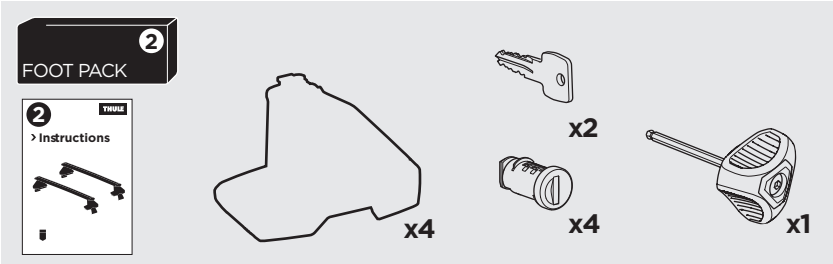

## Kit 145141

CITROËN C1, 5-dr Hatchback, 14-22

PEUGEOT 108, 5-dr Hatchback, 14-21

TOYOTA Aygo, 5-dr Hatchback, 14-21

ISO 11154-E

| THULE WingBar Evo                  | THULE WingBar Edge | THULE WingBar | THULE SquareBar Evo | Evo X (scale) | Edge X (scale) |
|------------------------------------|--------------------|---------------|---------------------|---------------|----------------|
| CITROËN C1, 5-dr Hatchback, 14-22  |                    |               |                     | 35,5          | H              |
| PEUGEOT 108, 5-dr Hatchback, 14-21 |                    |               |                     | 35,5          | H              |
| TOYOTA Aygo, 5-dr Hatchback, 14-21 |                    |               |                     | 35,5          | H              |

| THULE ProBar Evo                   | THULE SlideBar Evo | X (mm/inch)       |
|------------------------------------|--------------------|-------------------|
| CITROËN C1, 5-dr Hatchback, 14-22  |                    | 1006 mm / 39 5/8" |
| PEUGEOT 108, 5-dr Hatchback, 14-21 |                    | 1006 mm / 39 5/8" |
| TOYOTA Aygo, 5-dr Hatchback, 14-21 |                    | 1006 mm / 39 5/8" |