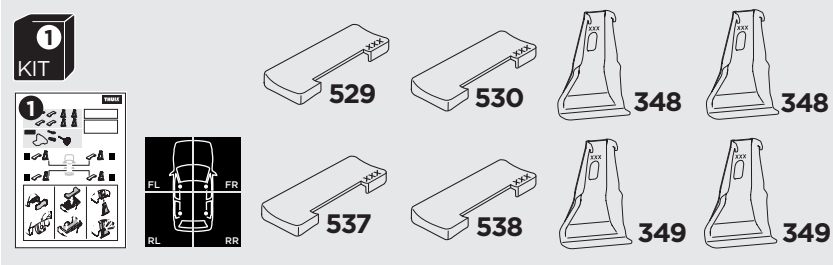

1

Kit 145167

RENAULT Clio (IV), 5-dr Hatchback, 13-19

ISO 11154-E

THULE WingBar Evo	THULE WingBar Edge	THULE WingBar	THULE SquareBar	Evo X (scale)	Edge X (scale)
RENAULT Clio (IV), 5-dr Hatchback, 13-19				36,5	F

THULE ProBar	THULE SlideBar	X (mm/inch)		
RENAULT Clio (IV), 5-dr Hatchback, 13-19		1016 mm / 40"		

THULE WingBar Evo	THULE WingBar Edge	THULE WingBar	THULE SquareBar	Evo Y (scale)	Edge Y (scale)
RENAULT Clio (IV), 5-dr Hatchback, 13-19				28,5	D

THULE ProBar	THULE SlideBar	Y (mm/inch)		
RENAULT Clio (IV), 5-dr Hatchback, 13-19		936 mm / 36 7/8"		

	W (mm/inch)	Z (mm/inch)
RENAULT Clio (IV), 5-dr Hatchback, 13-19	730 mm / 28 3/4"	255 mm / 10"