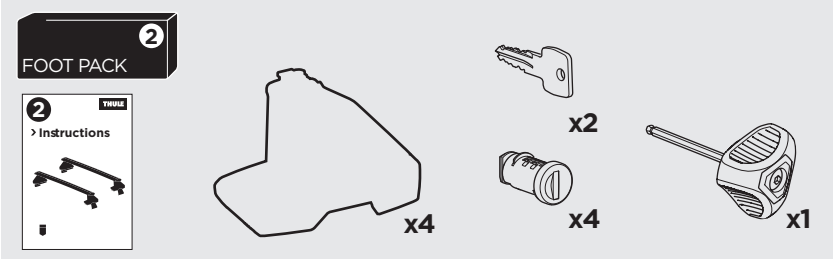

1

Kit 145167

RENAULT Clio (IV), 5-dr Hatchback, 13-19

ISO 11154-E

THULE WingBar Evo	THULE WingBar Edge	THULE WingBar	THULE SquareBar	Evo X (scale)	Edge X (scale)
RENAULT Clio (IV), 5-dr Hatchback, 13-19				36,5	F

THULE ProBar	THULE SlideBar	X (mm/inch)		
RENAULT Clio (IV), 5-dr Hatchback, 13-19		1016 mm / 40"		

THULE WingBar Evo	THULE WingBar Edge	THULE WingBar	THULE SquareBar	Evo Y (scale)	Edge Y (scale)
RENAULT Clio (IV), 5-dr Hatchback, 13-19				28,5	D

THULE ProBar	THULE SlideBar	Y (mm/inch)		
RENAULT Clio (IV), 5-dr Hatchback, 13-19		936 mm / 36 7/8"		

	W (mm/inch)	Z (mm/inch)
RENAULT Clio (IV), 5-dr Hatchback, 13-19	730 mm / 28 3/4"	255 mm / 10"