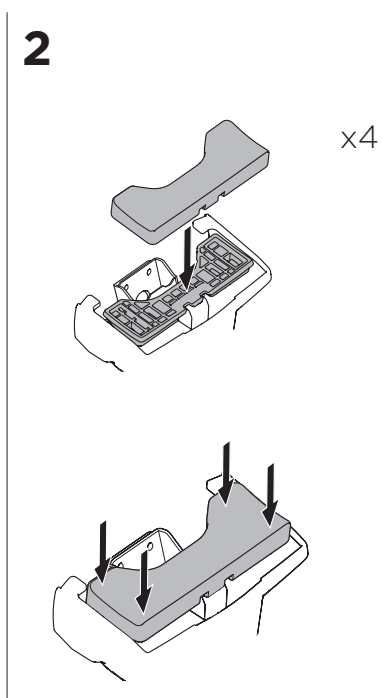

1

Kit 145167

RENAULT Clio (IV), 5-dr Hatchback, 13-19

ISO 11154-E

THULE WingBar Evo	THULE WingBar Edge	THULE WingBar	THULE SquareBar	Evo X (scale)	Edge X (scale)
RENAULT Clio (IV), 5-dr Hatchback, 13-19				36,5	F

THULE ProBar	THULE SlideBar	X (mm/inch)		
RENAULT Clio (IV), 5-dr Hatchback, 13-19		1016 mm / 40"		

THULE WingBar Evo	THULE WingBar Edge	THULE WingBar	THULE SquareBar	Evo Y (scale)	Edge Y (scale)
RENAULT Clio (IV), 5-dr Hatchback, 13-19				28,5	D

THULE ProBar	THULE SlideBar	Y (mm/inch)		
RENAULT Clio (IV), 5-dr Hatchback, 13-19		936 mm / 36 7/8"		

	W (mm/inch)	Z (mm/inch)
RENAULT Clio (IV), 5-dr Hatchback, 13-19	730 mm / 28 3/4"	255 mm / 10"