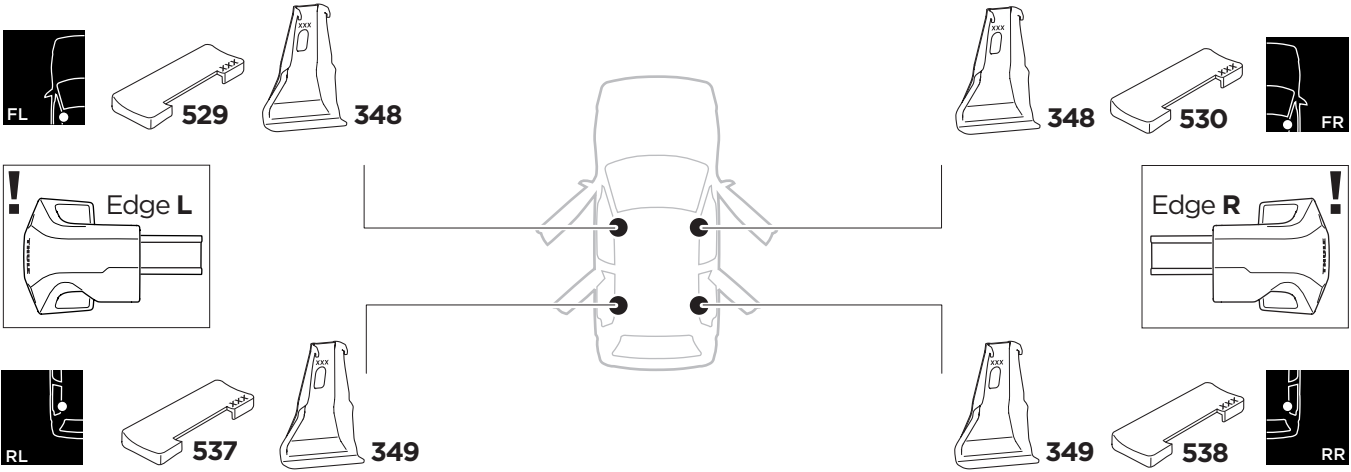

1

Kit 145167

RENAULT Clio (IV), 5-dr Hatchback, 13-19

ISO 11154-E

THULE WingBar Evo	THULE WingBar Edge	THULE WingBar	THULE SquareBar	Evo X (scale)	Edge X (scale)
RENAULT Clio (IV), 5-dr Hatchback, 13-19				36,5	F

THULE ProBar	THULE SlideBar	X (mm/inch)		
RENAULT Clio (IV), 5-dr Hatchback, 13-19		1016 mm / 40"		

THULE WingBar Evo	THULE WingBar Edge	THULE WingBar	THULE SquareBar	Evo Y (scale)	Edge Y (scale)
RENAULT Clio (IV), 5-dr Hatchback, 13-19				28,5	D

THULE ProBar	THULE SlideBar	Y (mm/inch)		
RENAULT Clio (IV), 5-dr Hatchback, 13-19		936 mm / 36 7/8"		

	W (mm/inch)	Z (mm/inch)
RENAULT Clio (IV), 5-dr Hatchback, 13-19	730 mm / 28 3/4"	255 mm / 10"