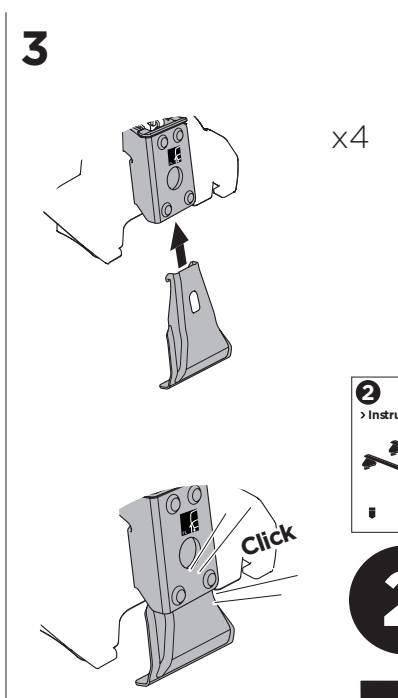

1

Kit 145167

RENAULT Clio (IV), 5-dr Hatchback, 13-19

ISO 11154-E

THULE WingBar Evo	THULE WingBar Edge	THULE WingBar	THULE SquareBar	Evo X (scale)	Edge X (scale)
RENAULT Clio (IV), 5-dr Hatchback, 13-19				36,5	F

THULE ProBar	THULE SlideBar	X (mm/inch)		
RENAULT Clio (IV), 5-dr Hatchback, 13-19		1016 mm / 40"		

THULE WingBar Evo	THULE WingBar Edge	THULE WingBar	THULE SquareBar	Evo Y (scale)	Edge Y (scale)
RENAULT Clio (IV), 5-dr Hatchback, 13-19				28,5	D

THULE ProBar	THULE SlideBar	Y (mm/inch)		
RENAULT Clio (IV), 5-dr Hatchback, 13-19		936 mm / 36 7/8"		

	W (mm/inch)	Z (mm/inch)
RENAULT Clio (IV), 5-dr Hatchback, 13-19	730 mm / 28 3/4"	255 mm / 10"