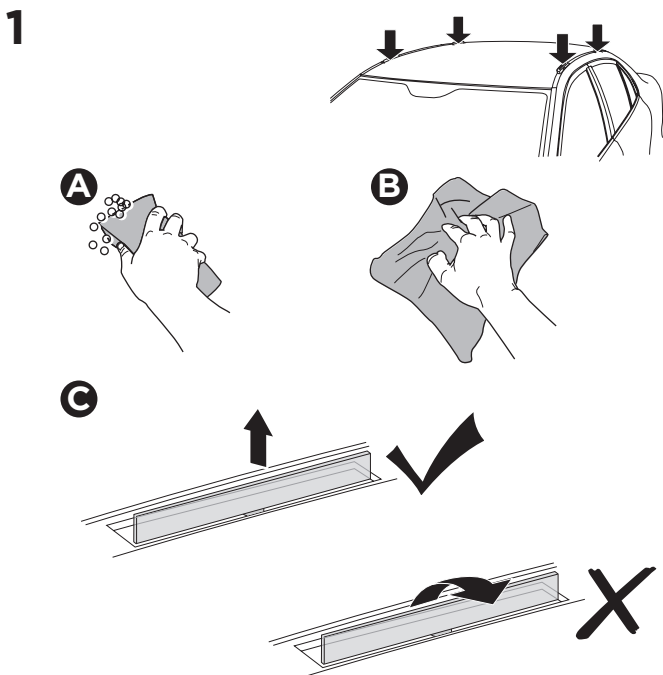

1

Kit 187138

SUBARU Impreza, 4-dr Sedan, 17-

ISO 11154-E

This kit is only for vehicles with fixpoint mounting.

3

4

5