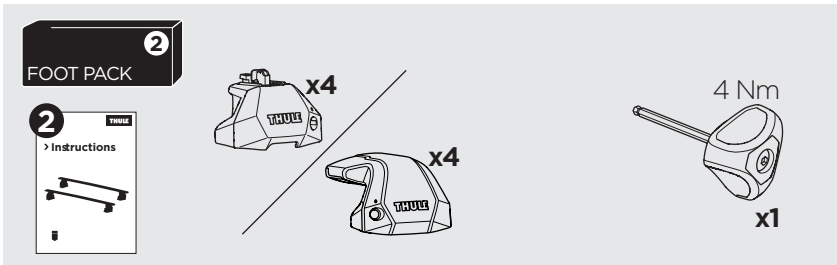

1

Kit 187138

SUBARU Impreza, 4-dr Sedan, 17-

ISO 11154-E

This kit is only for vehicles with fixpoint mounting.

3

4

5