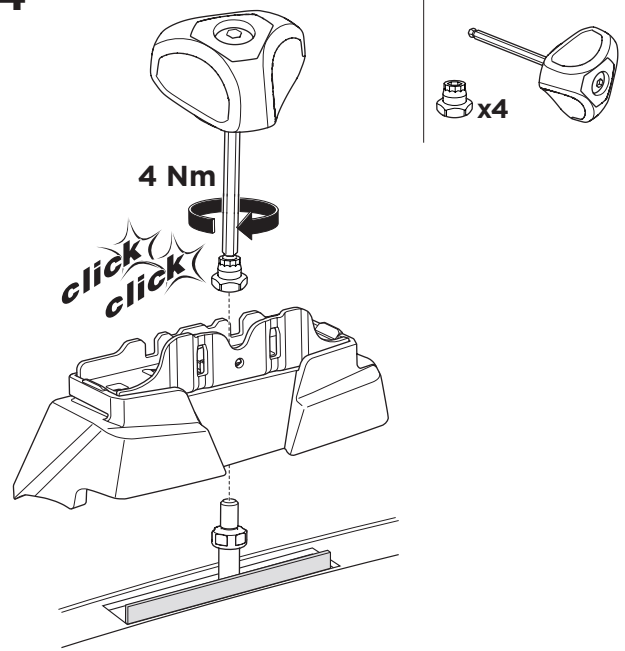

1

Kit 187138

SUBARU Impreza, 4-dr Sedan, 17-

ISO 11154-E

This kit is only for vehicles with fixpoint mounting.

3

4

5