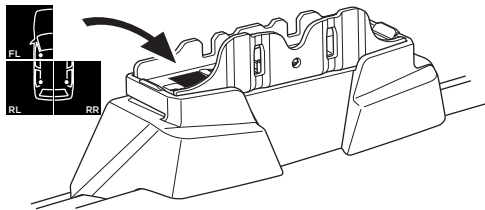

1

Kit 187138

SUBARU Impreza, 4-dr Sedan, 17-

ISO 11154-E

This kit is only for vehicles with fixpoint mounting.

3

4

5