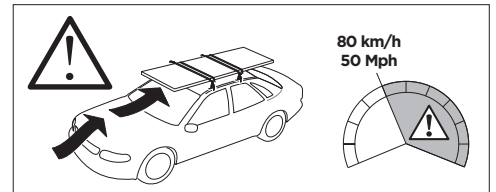

1

Kit 187138

SUBARU Impreza, 4-dr Sedan, 17-

ISO 11154-E

This kit is only for vehicles with fixpoint mounting.

3

4

5