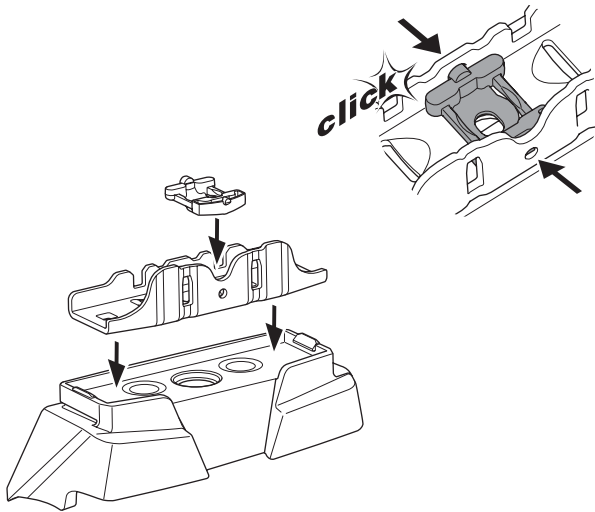

1

Kit 187138

SUBARU Impreza, 4-dr Sedan, 17-

ISO 11154-E

This kit is only for vehicles with fixpoint mounting.

3

4

5