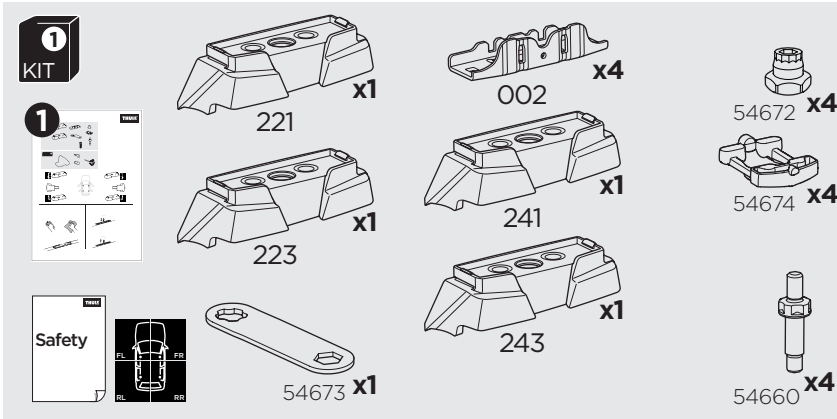

1

Kit 187138

SUBARU Impreza, 4-dr Sedan, 17-

ISO 11154-E

This kit is only for vehicles with fixpoint mounting.

3

4

5