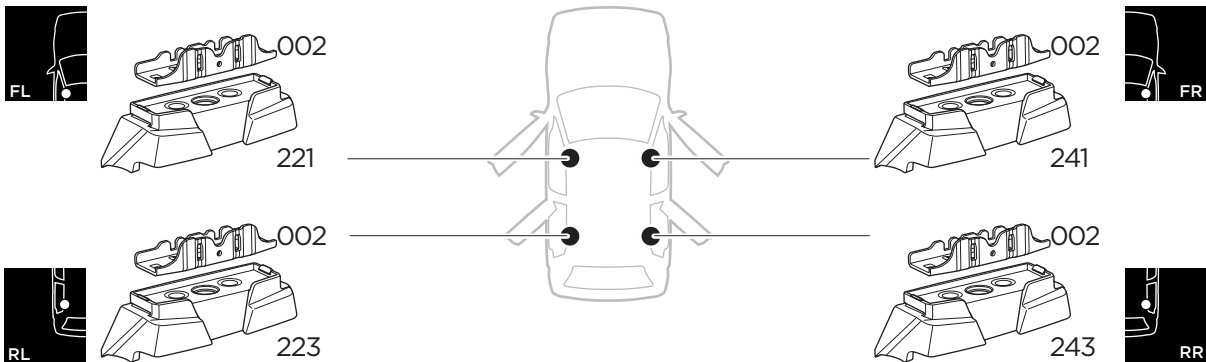

1

Kit 187138

SUBARU Impreza, 4-dr Sedan, 17-

ISO 11154-E

This kit is only for vehicles with fixpoint mounting.

3

4

5