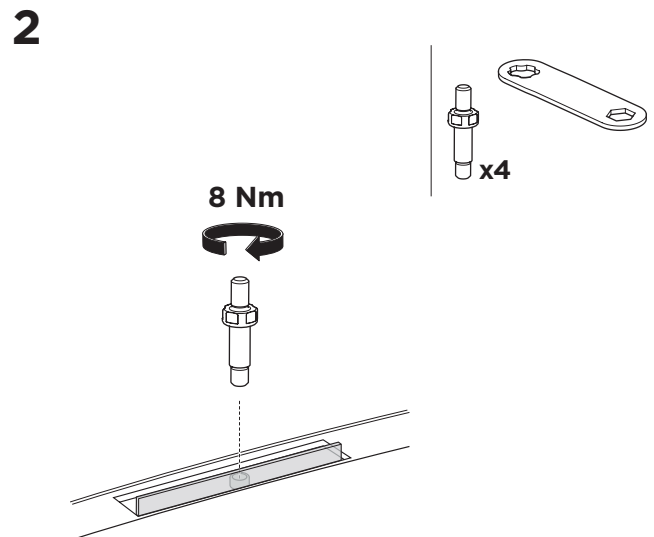

1

Kit 187138

SUBARU Impreza, 4-dr Sedan, 17-

ISO 11154-E

This kit is only for vehicles with fixpoint mounting.

3

4

5